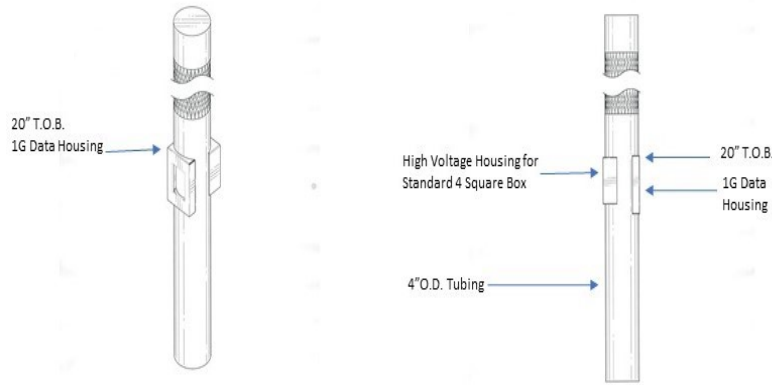

Features:

- A modern/contemporary appearance.
- Easily wired through a drop ceiling; eliminating the need for expensive under-floor wiring installations and poke-through device routing.
- Application versatility for running power/data throughout open office landscapes, retail stores, and other commercial facilities.
- Extends power, data, and A/V connections to feed stand alone office furniture and equipment.
- Height flexibility. Easily modified to accommodate ceiling height.
- Allows flexibility and easy access to update wiring.
- Relocatable.
- Power/Data distribution capabilities are limited only by cover plate configuration, as all wiring and receptacles are field installed.
- Meets minimum ADA requirements.
- Country of Origin: U.S.A.

Riser Designs:

Ordering Code

Example: PP-EXP-01-01-AL

Termination	Riser Designs	Length	Power (Power Pole Only)	Data (Power Pole Only)	Finish
PP= Power Pole	EXP= Expanded Metal w/ vertical seam	02= 2 ft	00= No	00= No	AL= Standard Silver Speedboat Aluminum
XT= Extension	RSP= Round Perf. w/ spiral seam	04= 4 ft	01= 1 Power Housing	01= Yes 1G	BK= Black (Gloss or Matte)
SL= Sleeve	TRI= Triangle Perf. w/ vertical seam	06= 6 ft	02= 2 Power Housings	02= Yes 2G	WH= White
		08= 8 ft			*RAL Matching available. Please indicate RAL #. Visit: https://www.ifscoatings.com/
		10= 10 ft PP only			

CONFORMS TO UL STD. 1286 SYSTEM TYPE II
Certified to CSA STD C22.2#203
Control # 5016637